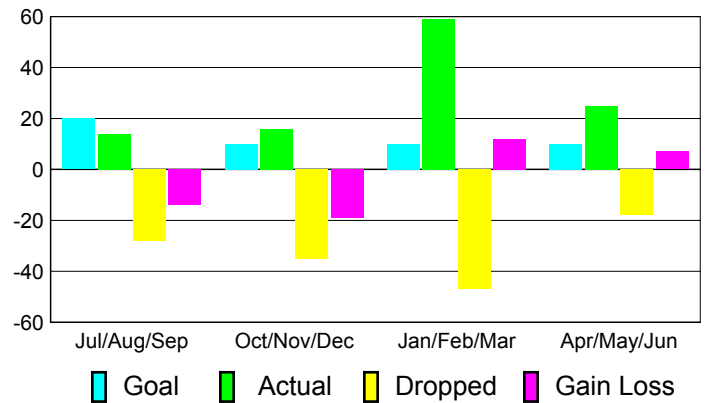

Membership Results 2010-2011

Goal, New, Dropped, Gain/Loss

Comparison of Membership Gain/Loss

Current Year Compared to the Previous Year