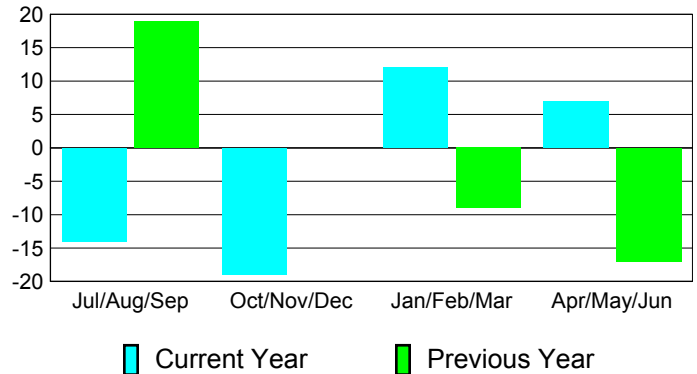

**Membership Results
2010-2011**

**Membership
2009-2010**

Month	Net Memb Goal	Actual New Memb	Actual Dropped Memb	Gain/Loss of Memb	Gain/Loss of Memb
Jul/Aug/Sep	20	14	-28	-14	19
Oct/Nov/Dec	10	16	-35	-19	0
Jan/Feb/Mar	10	59	-47	12	-9
Apr/May/June	10	25	-18	7	-17
Totals	50	114	-128	-14	-7

Membership Results 2010-2011

Goal, New, Dropped, Gain/Loss

Comparison of Membership Gain/Loss

Current Year Compared to the Previous Year

Gender Comparison 2010-2011

Jul/Aug/Sep

Oct/Nov/Dec

Jan/Feb/Mar

Apr/May/June

Male

Female